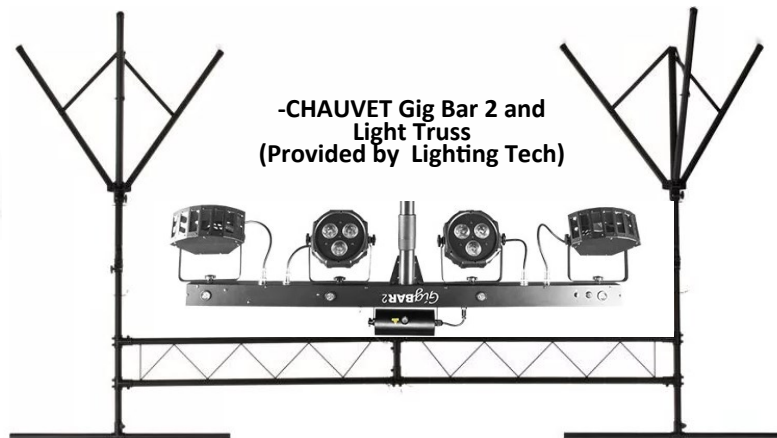

Taija New Official Stage Plot

DJ Juice

- (2) 50ft heavy duty extension cords (Provided by Lighting Tech)
- (3) 120v power strips for sound and Lighting (Provided by DJ and Lighting Tech)
- DJ Mixer (Provided by DJ)
- Sennheiser Wireless Receiver & Mic (Provided by Artist)
- Sennheiser EWIEMG4 Wireless In Ear Monitor Sys G (Provided by Artist)
- Table (Provided by Venue)

-CHAUVET Gig Bar 2
(Provided by Lighting Tech)

Portable Dressing Room
(Provided by Artist)

Taija New

-Fog Machine
(Provided by Lighting Tech)

-Fog Machine
(Provided by Lighting Tech)

-CHAUVET Gig Bar 2 and Light Truss
(Provided by Lighting Tech)

Stage Fan
(Provided by Artists)

Stage Fan
(Provided by Artists)

Wedge Floor Monitor
(Provided by Venue)

Wedge Floor Monitor
(Provided by Venue)